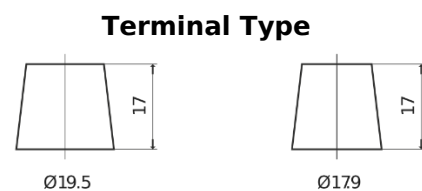

Product overview

Batteries for Trucks, Buses, Construction, Agriculture

StartPRO EG1403

Part number	EG1403
Technology	Flooded
EAN/GTIN	3661024035422
Voltage	12 V
Capacity	140 Ah
CCA	800 A
Length	513 mm
Width	189 mm
Height	223 mm
Box size	D04
Polarity	ETN 3
Terminal Type	EN taper post
Hold Down	B0
Weights (subject of variation)	34.10 kg