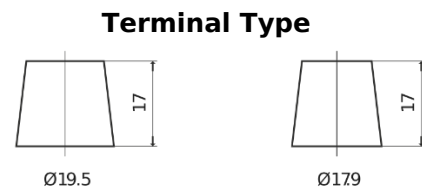

Product overview

Batteries for Trucks, Buses, Construction, Agriculture

StartPRO EG1203

Part number	EG1203
Technology	Flooded
EAN/GTIN	3661024036993
Voltage	12 V
Capacity	120 Ah
CCA	680 A
Length	513 mm
Width	189 mm
Height	223 mm
Box size	D04
Polarity	ETN 3
Terminal Type	EN taper post
Hold Down	B0
Weights (subject of variation)	32.50 kg