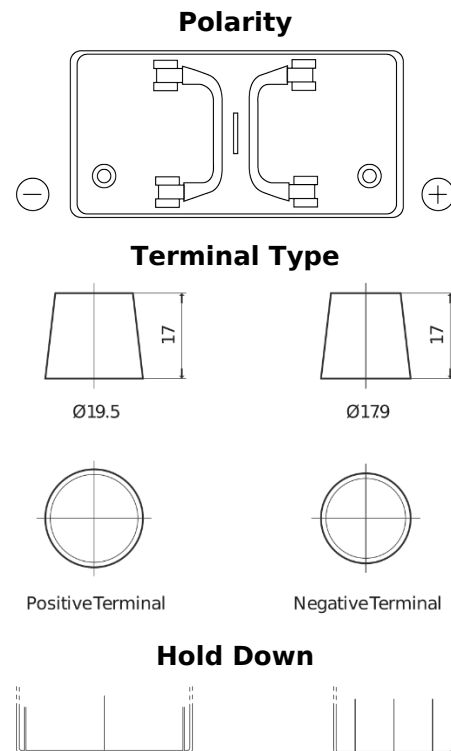

Product overview

Batteries for Trucks, Buses, Construction, Agriculture

PowerPRO EF1250

Part number	EF1250
Technology	Flooded
EAN/GTIN	3661024037945
Voltage	12 V
Capacity	125 Ah
CCA	850 A
Length	349 mm
Width	175 mm
Height	285 mm
Box size	D03
Polarity	ETN 0
Terminal Type	EN taper post
Hold Down	B0
Weights (subject of variation)	31.00 kg