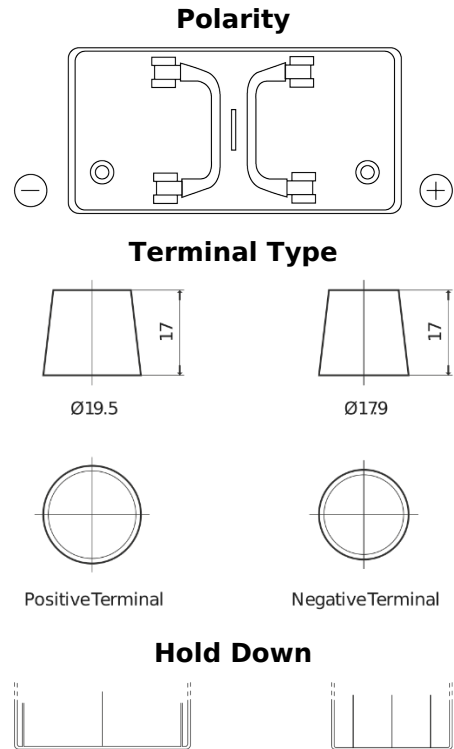

Product overview

Batteries for Trucks, Buses, Construction, Agriculture

PowerPRO EF1250

| | |
|--------------------------------|---------------|
| Part number | EF1250 |
| Technology | Flooded |
| EAN/GTIN | 3661024037945 |
| Voltage | 12 V |
| Capacity | 125 Ah |
| CCA | 850 A |
| Length | 349 mm |
| Width | 175 mm |
| Height | 285 mm |
| Box size | D03 |
| Polarity | ETN 0 |
| Terminal Type | EN taper post |
| Hold Down | B0 |
| Weights (subject of variation) | 31.00 kg |