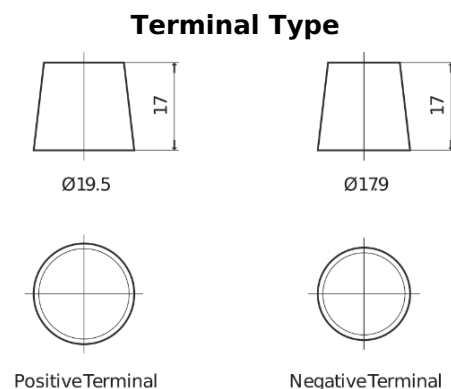

Product overview

Batteries for Cars

Premium EA955

| | |
|--------------------------------|---------------|
| Part number | EA955 |
| Technology | Flooded |
| EAN/GTIN | 3661024034197 |
| Voltage | 12 V |
| Capacity | 95.0 Ah |
| CCA | 800 A |
| Length | 306 mm |
| Width | 173 mm |
| Height | 222 mm |
| Box size | D31 |
| Polarity | ETN 1 |
| Terminal Type | EN taper post |
| Hold Down | Korean B1 |
| Weights (subject of variation) | 21.40 kg |