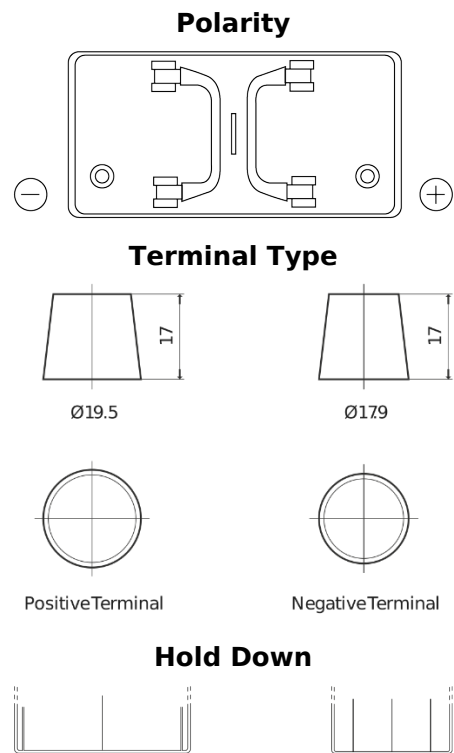

**Product overview**

Batteries for Trucks, Buses, Construction, Agriculture

**PowerPRO CF1250**

Part number	CF1250
Technology	Flooded
EAN/GTIN	3661024017060
Voltage	12 V
Capacity	125 Ah
CCA	850 A
Length	349 mm
Width	175 mm
Height	285 mm
Box size	D03
Polarity	ETN 0
Terminal Type	EN taper post
Hold Down	B0
Weights (subject of variation)	31.00 kg