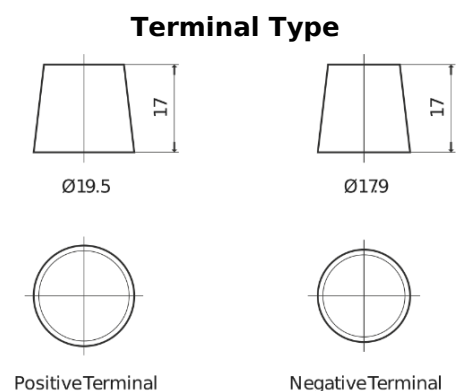

**Product overview**

Batteries for Cars

**Premium EA954**

Part number	EA954
Technology	Flooded
EAN/GTIN	3661024034180
Voltage	12 V
Capacity	95.0 Ah
CCA	800 A
Length	306 mm
Width	173 mm
Height	222 mm
Box size	D31
Polarity	ETN 0
Terminal Type	EN taper post
Hold Down	Korean B1
Weights (subject of variation)	21.40 kg