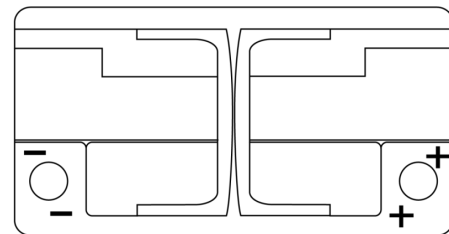

Product overview

Batteries for Cars

Premium EA852

Part number	EA852
Technology	Flooded
EAN/GTIN	3661024034296
Voltage	12 V
Capacity	85.0 Ah
CCA	800 A
Length	315 mm
Width	175 mm
Height	175 mm
Box size	LB4
Polarity	ETN 0
Terminal Type	EN taper post
Hold Down	B13
Weights (subject of variation)	18.60 kg

Polarity

Terminal Type

Positive Terminal

Negative Terminal

Hold Down

Design, features and specifications are subject to change without notice. We disclaim any representation or warranty, express or implied, concerning the data or recommendations, and in no event shall be liable for any loss or damage claimed to have arisen as a result. Some products may not be available in your local market.