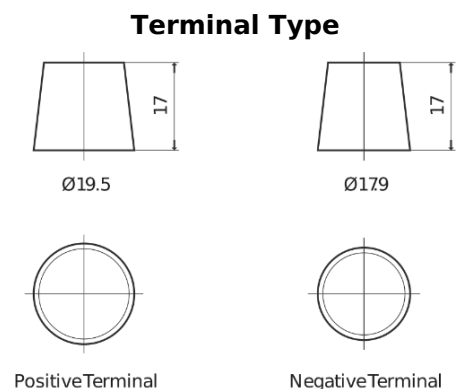

**Product overview**

Batteries for Cars

**Premium EA754**

Part number	EA754
Technology	Flooded
EAN/GTIN	3661024034166
Voltage	12 V
Capacity	75.0 Ah
CCA	630 A
Length	270 mm
Width	173 mm
Height	222 mm
Box size	D26
Polarity	ETN 0
Terminal Type	EN taper post
Hold Down	Korean B1+B6
Weights (subject of variation)	17.40 kg