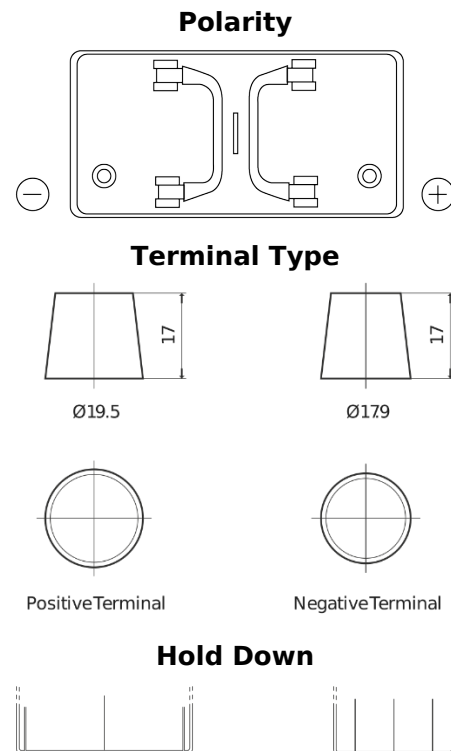

Product overview

Batteries for Trucks, Buses, Construction, Agriculture

StartPRO EG1250

Part number	EG1250
Technology	Flooded
EAN/GTIN	3661024035408
Voltage	12 V
Capacity	125 Ah
CCA	760 A
Length	349 mm
Width	175 mm
Height	285 mm
Box size	D03
Polarity	ETN 0
Terminal Type	EN taper post
Hold Down	B0
Weights (subject of variation)	29.50 kg