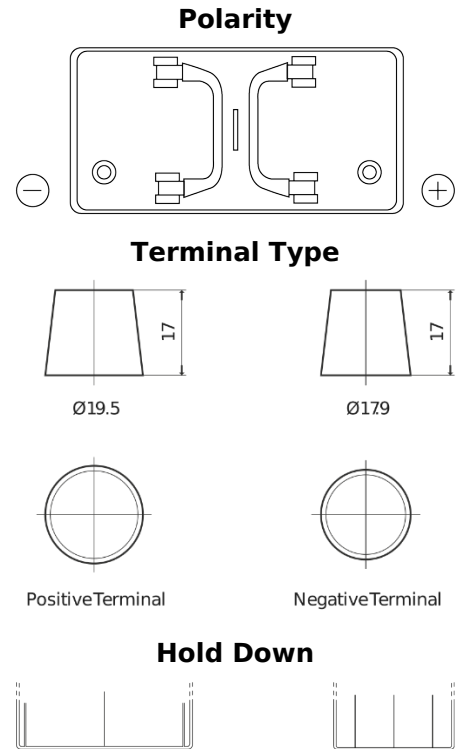

Product overview

Batteries for Trucks, Buses, Construction, Agriculture

StartPRO EG1250

Part number	EG1250
Technology	Flooded
EAN/GTIN	3661024035408
Voltage	12 V
Capacity	125 Ah
CCA	760 A
Length	349 mm
Width	175 mm
Height	285 mm
Box size	D03
Polarity	ETN 0
Terminal Type	EN taper post
Hold Down	B0
Weights (subject of variation)	29.50 kg