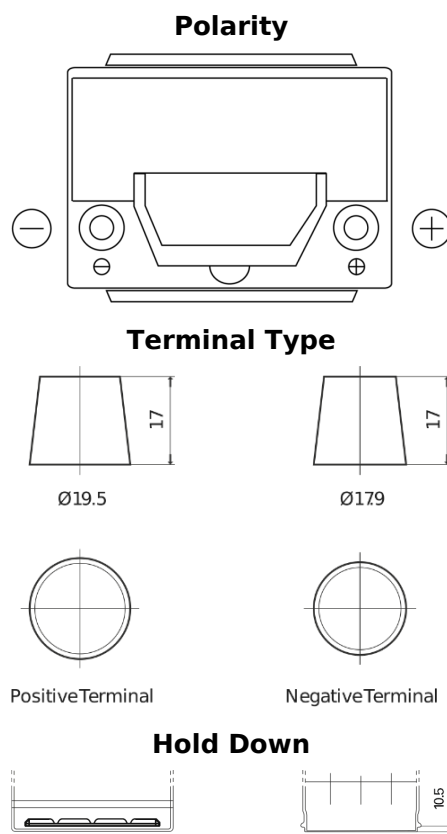

Product overview

Batteries for Cars

Premium EA654

| | |
|--------------------------------|---------------|
| Part number | EA654 |
| Technology | Flooded |
| EAN/GTIN | 3661024034142 |
| Voltage | 12 V |
| Capacity | 65.0 Ah |
| CCA | 580 A |
| Length | 230 mm |
| Width | 173 mm |
| Height | 222 mm |
| Box size | D23 |
| Polarity | ETN 0 |
| Terminal Type | EN taper post |
| Hold Down | Korean B1 |
| Weights (subject of variation) | 16.00 kg |