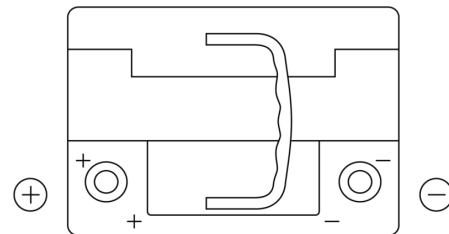

Product overview

Batteries for Cars

Premium EA601

Part number	EA601
Technology	Flooded
EAN/GTIN	3661024034234
Voltage	12 V
Capacity	60.0 Ah
CCA	600 A
Length	242 mm
Width	175 mm
Height	190 mm
Box size	L02
Polarity	ETN 1
Terminal Type	EN taper post
Hold Down	B13
Weights (subject of variation)	15.00 kg

Polarity

Terminal Type

Positive Terminal

Negative Terminal

Hold Down

Design, features and specifications are subject to change without notice. We disclaim any representation or warranty, express or implied, concerning the data or recommendations, and in no event shall be liable for any loss or damage claimed to have arisen as a result. Some products may not be available in your local market.