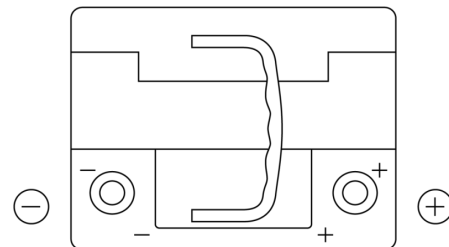

Product overview

Batteries for Cars

Premium EA530

| | |
|--------------------------------|---------------|
| Part number | EA530 |
| Technology | Flooded |
| EAN/GTIN | 3661024034203 |
| Voltage | 12 V |
| Capacity | 53.0 Ah |
| CCA | 540 A |
| Length | 207 mm |
| Width | 175 mm |
| Height | 190 mm |
| Box size | L01 |
| Polarity | ETN 0 |
| Terminal Type | EN taper post |
| Hold Down | B13 |
| Weights (subject of variation) | 12.70 kg |

Polarity

Terminal Type

Positive Terminal

Negative Terminal

Hold Down

Design, features and specifications are subject to change without notice. We disclaim any representation or warranty, express or implied, concerning the data or recommendations, and in no event shall be liable for any loss or damage claimed to have arisen as a result. Some products may not be available in your local market.