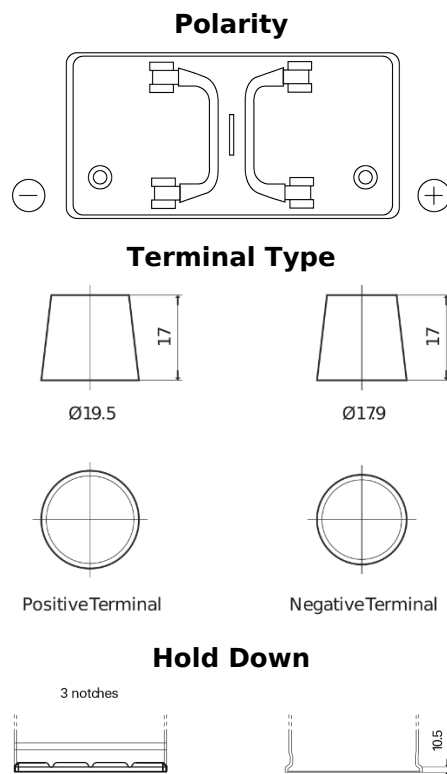

**Product overview**

Batteries for Trucks, Buses, Construction, Agriculture

**PowerPRO EF1202**

Part number	EF1202
Technology	Flooded
EAN/GTIN	3661024035279
Voltage	12 V
Capacity	120 Ah
CCA	870 A
Length	349 mm
Width	175 mm
Height	235 mm
Box size	D02
Polarity	ETN 0
Terminal Type	EN taper post
Hold Down	B1
Weights (subject of variation)	27.50 kg