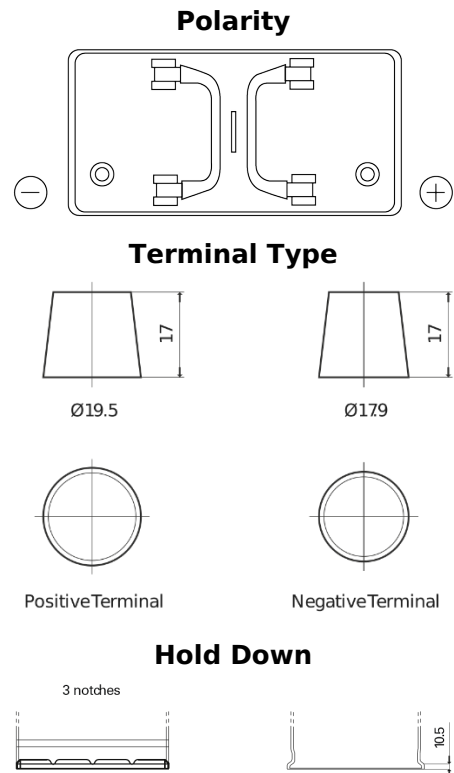

**Product overview**

Batteries for Trucks, Buses, Construction, Agriculture

**PowerPRO CF1202**

Part number	CF1202
Technology	Flooded
EAN/GTIN	3661024015271
Voltage	12 V
Capacity	120 Ah
CCA	870 A
Length	349 mm
Width	175 mm
Height	235 mm
Box size	D02
Polarity	ETN 0
Terminal Type	EN taper post
Hold Down	B1
Weights (subject of variation)	27.50 kg