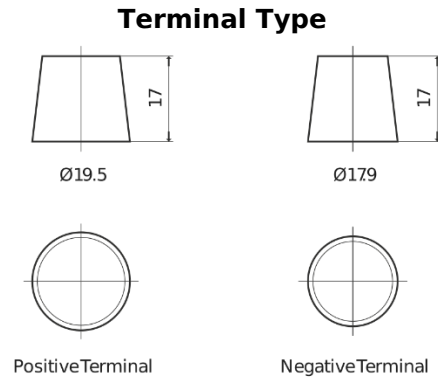

Product overview

Batteries for Marine and Leisure

Dual ER550

Part number	ER550
Technology	Flooded
EAN/GTIN	3661024035989
Voltage	12 V
Capacity	115 Ah
CCA	760 A
Watt hour	550 Wh
Length	349 mm
Width	175 mm
Height	235 mm
Box size	D02
Polarity	ETN 1
Terminal Type	EN taper post
Hold Down	B0
Weights (subject of variation)	27.80 kg