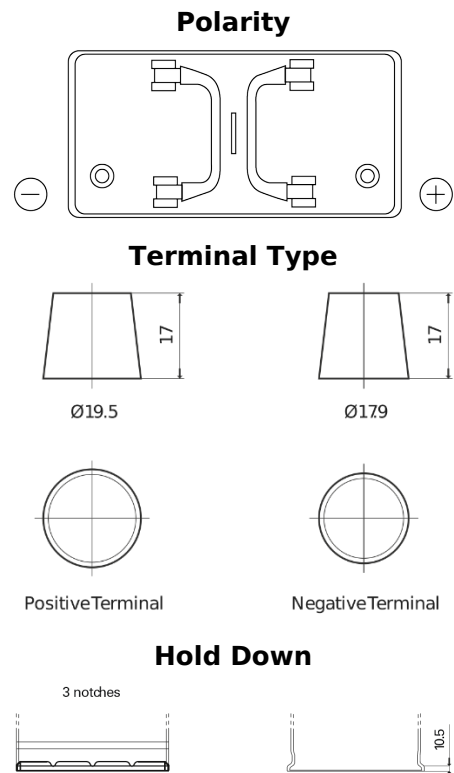

**Product overview**

Batteries for Trucks, Buses, Construction, Agriculture

**StartPRO TG1102**

Part number	TG1102
Technology	Flooded
EAN/GTIN	3661024055390
Voltage	12 V
Capacity	110 Ah
CCA	750 A
Length	349 mm
Width	175 mm
Height	235 mm
Box size	D02
Polarity	ETN 0
Terminal Type	EN taper post
Hold Down	B1
Weights (subject of variation)	25.40 kg