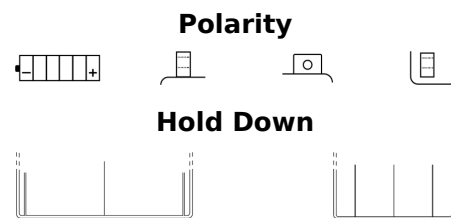

Product overview

Batteries for Motorcycles, ATVs, Snowmobiles, Garden

Conventional E60-N24L-A

Part number	E60-N24L-A
Technology	Flooded
EAN/GTIN	3661024033589
Voltage	12 V
Capacity	28.0 Ah
CCA	280 A
Length	185 mm
Width	125 mm
Height	175 mm
Box size	C67
Polarity	ETN 0
Terminal Type	M11
Hold Down	B0
Weights (subject of variation)	8.60 kg