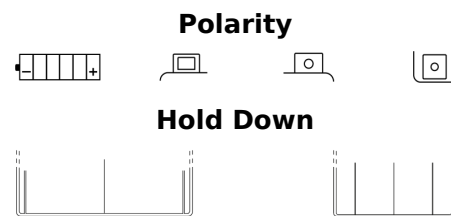

**Product overview**

Batteries for Motorcycles, ATVs, Snowmobiles, Garden

**Conventional E50-N18L-A**

Part number	E50-N18L-A
Technology	Flooded
EAN/GTIN	3661024033664
Voltage	12 V
Capacity	20.0 Ah
CCA	260 A
Length	205 mm
Width	90 mm
Height	165 mm
Box size	C71
Polarity	ETN 0
Terminal Type	M07
Hold Down	B0
Weights (subject of variation)	6.60 kg