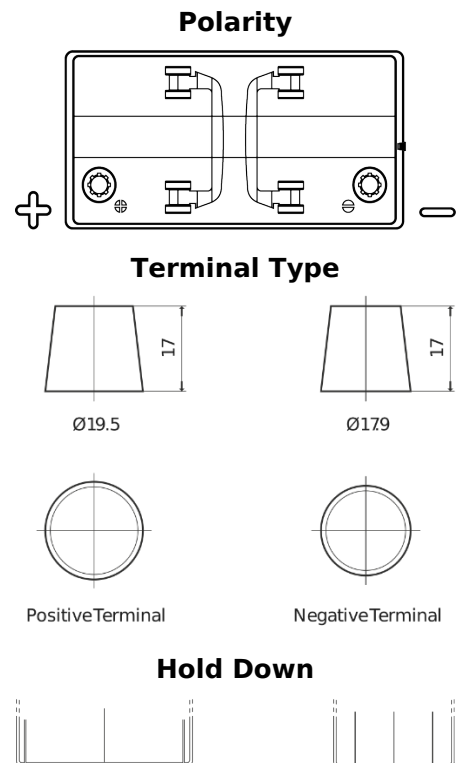

Product overview

Batteries for Marine and Leisure

Start EN850

Part number	EN850
Technology	Flooded
EAN/GTIN	3661024036078
Voltage	12 V
Capacity	110 Ah
CCA	750 A
MCA	850
Length	349 mm
Width	175 mm
Height	235 mm
Box size	D02
Polarity	ETN 1
Terminal Type	EN taper post
Hold Down	B0
Weights (subject of variation)	25.40 kg