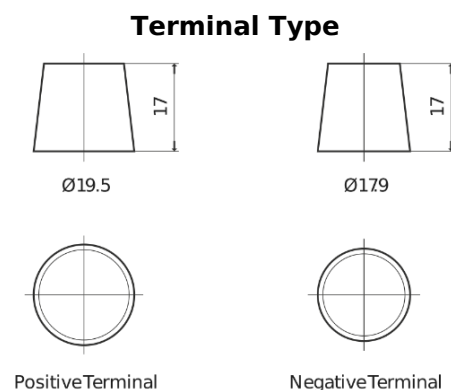

**Product overview**

Batteries for Trucks, Buses, Construction, Agriculture

**StartPRO DG2253**

Part number	DG2253
Technology	Flooded
EAN/GTIN	3661024026963
Voltage	12 V
Capacity	225.0 Ah
CCA	1200 A
Length	518 mm
Width	274 mm
Height	240 mm
Box size	D06
Polarity	ETN 3
Terminal Type	EN taper post
Hold Down	B0
Weights (subject of variation)	54.90 kg