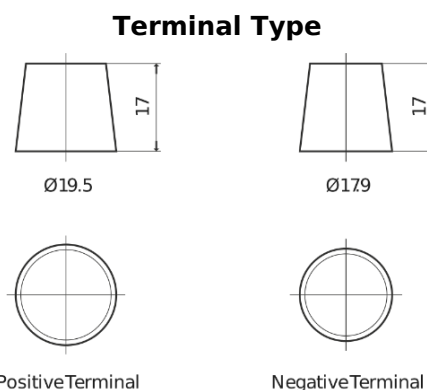

**Product overview**

Batteries for Trucks, Buses, Construction, Agriculture

**StartPRO DG2253**

Part number	DG2253
Technology	Flooded
EAN/GTIN	3661024026963
Voltage	12 V
Capacity	225.0 Ah
CCA	1200 A
Length	518 mm
Width	274 mm
Height	240 mm
Box size	D06
Polarity	ETN 3
Terminal Type	EN taper post
Hold Down	B0
Weights (subject of variation)	54.90 kg