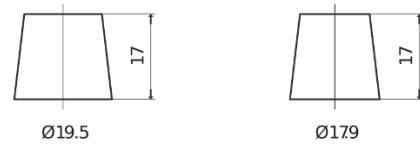

**Product overview**

Batteries for Trucks, Buses, Construction, Agriculture

**Endurance+PRO Gel ED851T**

Part number	ED851T
Technology	GEL
EAN/GTIN	3661024037884
Voltage	12 V
Capacity	85 Ah
CCA	350 A
Length	349 mm
Width	175 mm
Height	235 mm
Box size	D02
Polarity	ETN 1
Terminal Type	EN taper post
Hold Down	B0
Weights (subject of variation)	29.50 kg

**Polarity**

**Terminal Type**

Positive Terminal

Negative Terminal

**Hold Down**

Design, features and specifications are subject to change without notice. We disclaim any representation or warranty, express or implied, concerning the data or recommendations, and in no event shall be liable for any loss or damage claimed to have arisen as a result. Some products may not be available in your local market.