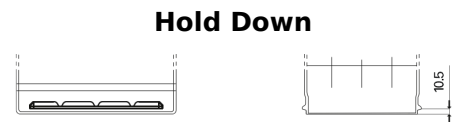

Product overview

Batteries for Cars

Power DB955

Part number	DB955
Technology	Flooded
EAN/GTIN	3661024024464
Voltage	12 V
Capacity	95.0 Ah
CCA	760 A
Length	306 mm
Width	173 mm
Height	222 mm
Box size	D31
Polarity	ETN 1
Terminal Type	EN taper post
Hold Down	Korean B1
Weights (subject of variation)	20.60 kg