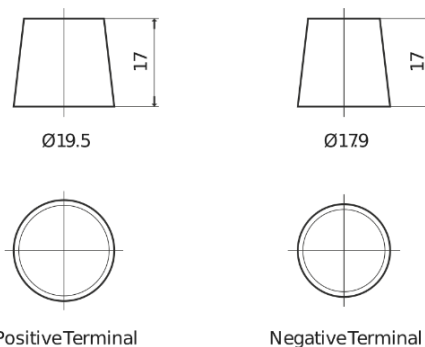

Terminal Type

Hold Down

Design, features and specifications are subject to change without notice. We disclaim any representation or warranty, express or implied, concerning the data or recommendations, and in no event shall be liable for any loss or damage claimed to have arisen as a result. Some products may not be available in your local market.