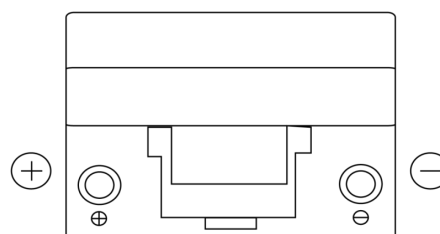

Product overview

Batteries for Cars

Power DB955

Part number	DB955
Technology	Flooded
EAN/GTIN	3661024024464
Voltage	12 V
Capacity	95.0 Ah
CCA	760 A
Length	306 mm
Width	173 mm
Height	222 mm
Box size	D31
Polarity	ETN 1
Terminal Type	EN taper post
Hold Down	Korean B1
Weights (subject of variation)	20.60 kg

Polarity

Terminal Type

Hold Down

Design, features and specifications are subject to change without notice. We disclaim any representation or warranty, express or implied, concerning the data or recommendations, and in no event shall be liable for any loss or damage claimed to have arisen as a result. Some products may not be available in your local market.