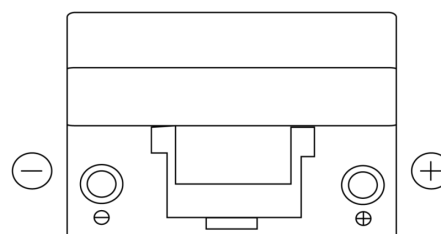

**Product overview**

Batteries for Cars

**Power DB954**

Part number	DB954
Technology	Flooded
EAN/GTIN	3661024024457
Voltage	12 V
Capacity	95.0 Ah
CCA	760 A
Length	306 mm
Width	173 mm
Height	222 mm
Box size	D31
Polarity	ETN 0
Terminal Type	EN taper post
Hold Down	Korean B1
Weights (subject of variation)	20.60 kg

**Polarity**

**Terminal Type**

**Hold Down**

Design, features and specifications are subject to change without notice. We disclaim any representation or warranty, express or implied, concerning the data or recommendations, and in no event shall be liable for any loss or damage claimed to have arisen as a result. Some products may not be available in your local market.