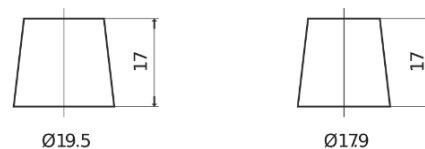

Terminal Type