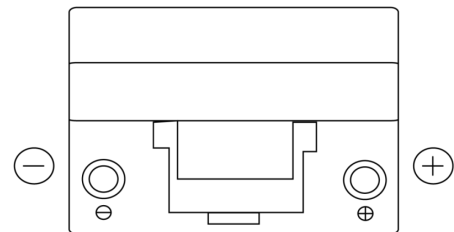

Product overview

Batteries for Cars

Power DB954

| | |
|--------------------------------|---------------|
| Part number | DB954 |
| Technology | Flooded |
| EAN/GTIN | 3661024024457 |
| Voltage | 12 V |
| Capacity | 95.0 Ah |
| CCA | 760 A |
| Length | 306 mm |
| Width | 173 mm |
| Height | 222 mm |
| Box size | D31 |
| Polarity | ETN 0 |
| Terminal Type | EN taper post |
| Hold Down | Korean B1 |
| Weights (subject of variation) | 20.60 kg |

Polarity

Terminal Type

Hold Down

Design, features and specifications are subject to change without notice. We disclaim any representation or warranty, express or implied, concerning the data or recommendations, and in no event shall be liable for any loss or damage claimed to have arisen as a result. Some products may not be available in your local market.