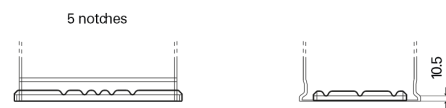

Product overview

Batteries for Cars

Power DB950

Part number	DB950
Technology	Flooded
EAN/GTIN	3661024024587
Voltage	12 V
Capacity	95.0 Ah
CCA	800 A
Length	353 mm
Width	175 mm
Height	190 mm
Box size	L05
Polarity	ETN 0
Terminal Type	EN taper post
Hold Down	B13
Weights (subject of variation)	21.60 kg

Polarity

Terminal Type

Positive Terminal

Negative Terminal

Hold Down

Design, features and specifications are subject to change without notice. We disclaim any representation or warranty, express or implied, concerning the data or recommendations, and in no event shall be liable for any loss or damage claimed to have arisen as a result. Some products may not be available in your local market.