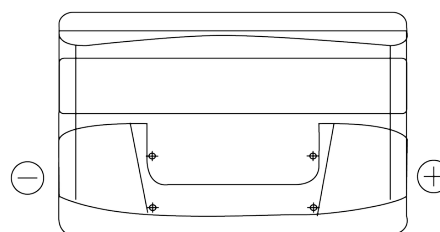

Product overview

Batteries for Cars

Power DB950

Part number	DB950
Technology	Flooded
EAN/GTIN	3661024024587
Voltage	12 V
Capacity	95.0 Ah
CCA	800 A
Length	353 mm
Width	175 mm
Height	190 mm
Box size	L05
Polarity	ETN 0
Terminal Type	EN taper post
Hold Down	B13
Weights (subject of variation)	21.60 kg

Polarity

Terminal Type

Positive Terminal

Negative Terminal

Hold Down

Design, features and specifications are subject to change without notice. We disclaim any representation or warranty, express or implied, concerning the data or recommendations, and in no event shall be liable for any loss or damage claimed to have arisen as a result. Some products may not be available in your local market.