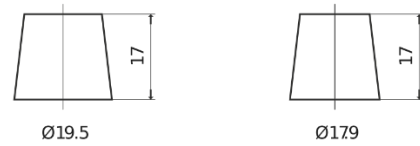

Product overview

Batteries for Cars

Power DB852

Part number	DB852
Technology	Flooded
EAN/GTIN	3661024024662
Voltage	12 V
Capacity	85.0 Ah
CCA	760 A
Length	353 mm
Width	175 mm
Height	175 mm
Box size	LB5
Polarity	ETN 0
Terminal Type	EN taper post
Hold Down	B13
Weights (subject of variation)	19.40 kg

Polarity

Terminal Type

Positive Terminal

Negative Terminal

Hold Down

Design, features and specifications are subject to change without notice. We disclaim any representation or warranty, express or implied, concerning the data or recommendations, and in no event shall be liable for any loss or damage claimed to have arisen as a result. Some products may not be available in your local market.