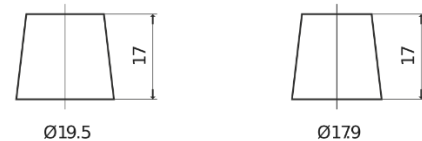

Terminal Type