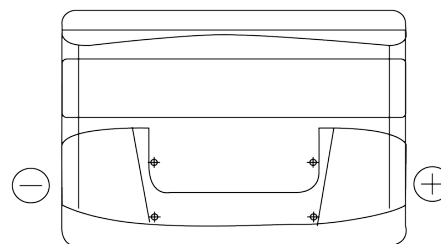

**Product overview**

Batteries for Cars

**Power DB800**

Part number	DB800
Technology	Flooded
EAN/GTIN	3661024026246
Voltage	12 V
Capacity	80.0 Ah
CCA	640 A
Length	315 mm
Width	175 mm
Height	190 mm
Box size	L04
Polarity	ETN 0
Terminal Type	EN taper post
Hold Down	B13
Weights (subject of variation)	19.00 kg

**Polarity**

**Terminal Type**

Positive Terminal

Negative Terminal

**Hold Down**

Design, features and specifications are subject to change without notice. We disclaim any representation or warranty, express or implied, concerning the data or recommendations, and in no event shall be liable for any loss or damage claimed to have arisen as a result. Some products may not be available in your local market.