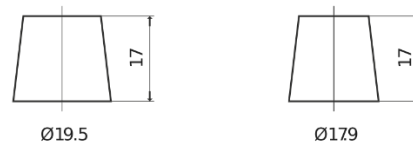

**Product overview**

Batteries for Cars

**Power DB800**

Part number	DB800
Technology	Flooded
EAN/GTIN	3661024026246
Voltage	12 V
Capacity	80.0 Ah
CCA	640 A
Length	315 mm
Width	175 mm
Height	190 mm
Box size	L04
Polarity	ETN 0
Terminal Type	EN taper post
Hold Down	B13
Weights (subject of variation)	19.00 kg

**Polarity**

**Terminal Type**

Positive Terminal

Negative Terminal

**Hold Down**

Design, features and specifications are subject to change without notice. We disclaim any representation or warranty, express or implied, concerning the data or recommendations, and in no event shall be liable for any loss or damage claimed to have arisen as a result. Some products may not be available in your local market.