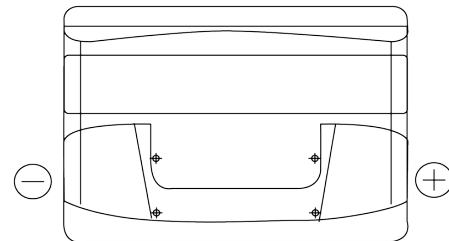

**Product overview**

Batteries for Cars

**Power DB712**

Part number	DB712
Technology	Flooded
EAN/GTIN	3661024024648
Voltage	12 V
Capacity	71.0 Ah
CCA	670 A
Length	278 mm
Width	175 mm
Height	175 mm
Box size	LB3
Polarity	ETN 0
Terminal Type	EN taper post
Hold Down	B13
Weights (subject of variation)	15.30 kg

**Polarity**

**Terminal Type**

**Hold Down**

Design, features and specifications are subject to change without notice. We disclaim any representation or warranty, express or implied, concerning the data or recommendations, and in no event shall be liable for any loss or damage claimed to have arisen as a result. Some products may not be available in your local market.