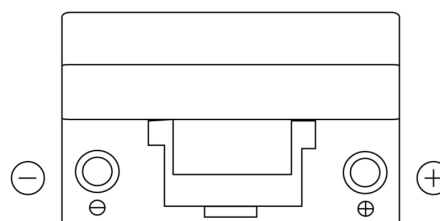

Product overview

Batteries for Cars

Power DB704

Part number	DB704
Technology	Flooded
EAN/GTIN	3661024024433
Voltage	12 V
Capacity	70.0 Ah
CCA	540 A
Length	270 mm
Width	173 mm
Height	222 mm
Box size	D26
Polarity	ETN 0
Terminal Type	EN taper post
Hold Down	Korean B1+B6
Weights (subject of variation)	16.10 kg

Polarity

Terminal Type

Hold Down

Design, features and specifications are subject to change without notice. We disclaim any representation or warranty, express or implied, concerning the data or recommendations, and in no event shall be liable for any loss or damage claimed to have arisen as a result. Some products may not be available in your local market.