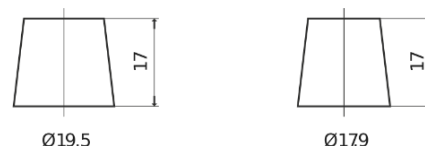

**Product overview**

Batteries for Cars

**Power DB704**

Part number	DB704
Technology	Flooded
EAN/GTIN	3661024024433
Voltage	12 V
Capacity	70.0 Ah
CCA	540 A
Length	270 mm
Width	173 mm
Height	222 mm
Box size	D26
Polarity	ETN 0
Terminal Type	EN taper post
Hold Down	Korean B1+B6
Weights (subject of variation)	16.10 kg

**Polarity**

**Terminal Type**

Positive Terminal

Negative Terminal

**Hold Down**

Design, features and specifications are subject to change without notice. We disclaim any representation or warranty, express or implied, concerning the data or recommendations, and in no event shall be liable for any loss or damage claimed to have arisen as a result. Some products may not be available in your local market.