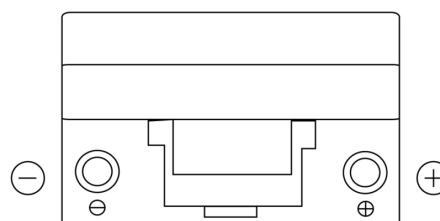

**Product overview**

Batteries for Cars

**Power DB704**

Part number	DB704
Technology	Flooded
EAN/GTIN	3661024024433
Voltage	12 V
Capacity	70.0 Ah
CCA	540 A
Length	270 mm
Width	173 mm
Height	222 mm
Box size	D26
Polarity	ETN 0
Terminal Type	EN taper post
Hold Down	Korean B1+B6
Weights (subject of variation)	16.10 kg

**Polarity**

**Terminal Type**

Positive Terminal

Negative Terminal

**Hold Down**

Design, features and specifications are subject to change without notice. We disclaim any representation or warranty, express or implied, concerning the data or recommendations, and in no event shall be liable for any loss or damage claimed to have arisen as a result. Some products may not be available in your local market.