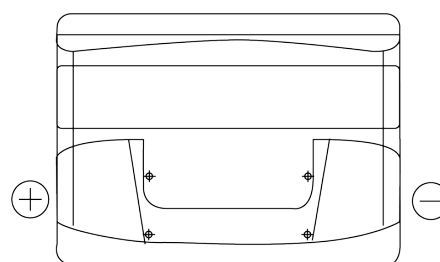

Product overview

Batteries for Cars

Power DB621

Part number	DB621
Technology	Flooded
EAN/GTIN	3661024024549
Voltage	12 V
Capacity	62.0 Ah
CCA	540 A
Length	242 mm
Width	175 mm
Height	190 mm
Box size	L02
Polarity	ETN 1
Terminal Type	EN taper post
Hold Down	B13
Weights (subject of variation)	14.20 kg

Polarity

Terminal Type

Positive Terminal

Negative Terminal

Hold Down

Design, features and specifications are subject to change without notice. We disclaim any representation or warranty, express or implied, concerning the data or recommendations, and in no event shall be liable for any loss or damage claimed to have arisen as a result. Some products may not be available in your local market.