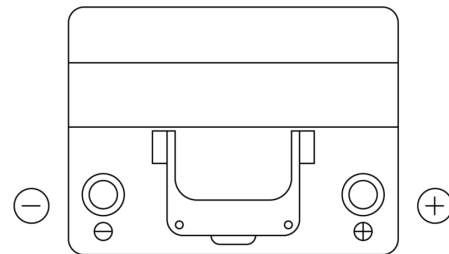

**Product overview**

Batteries for Cars

**Power DB604**

Part number	DB604
Technology	Flooded
EAN/GTIN	3661024024419
Voltage	12 V
Capacity	60.0 Ah
CCA	480 A
Length	230 mm
Width	173 mm
Height	222 mm
Box size	D23
Polarity	ETN 0
Terminal Type	EN taper post
Hold Down	Korean B1
Weights (subject of variation)	14.60 kg

**Polarity**

**Terminal Type**

Positive Terminal

Negative Terminal

**Hold Down**

Design, features and specifications are subject to change without notice. We disclaim any representation or warranty, express or implied, concerning the data or recommendations, and in no event shall be liable for any loss or damage claimed to have arisen as a result. Some products may not be available in your local market.