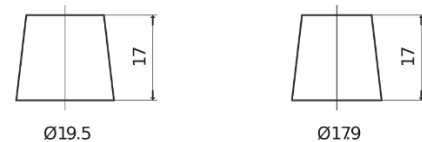

**Product overview**

Batteries for Cars

**Power DB604**

Part number	DB604
Technology	Flooded
EAN/GTIN	3661024024419
Voltage	12 V
Capacity	60.0 Ah
CCA	480 A
Length	230 mm
Width	173 mm
Height	222 mm
Box size	D23
Polarity	ETN 0
Terminal Type	EN taper post
Hold Down	Korean B1
Weights (subject of variation)	14.60 kg

**Polarity**

**Terminal Type**

Positive Terminal

Negative Terminal

**Hold Down**

Design, features and specifications are subject to change without notice. We disclaim any representation or warranty, express or implied, concerning the data or recommendations, and in no event shall be liable for any loss or damage claimed to have arisen as a result. Some products may not be available in your local market.