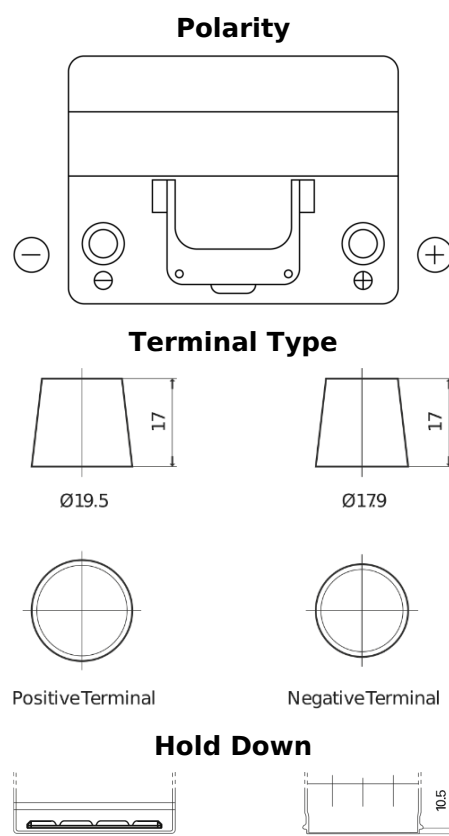

Product overview

Batteries for Cars

Power DB604

Part number	DB604
Technology	Flooded
EAN/GTIN	3661024024419
Voltage	12 V
Capacity	60.0 Ah
CCA	480 A
Length	230 mm
Width	173 mm
Height	222 mm
Box size	D23
Polarity	ETN 0
Terminal Type	EN taper post
Hold Down	Korean B1
Weights (subject of variation)	14.60 kg