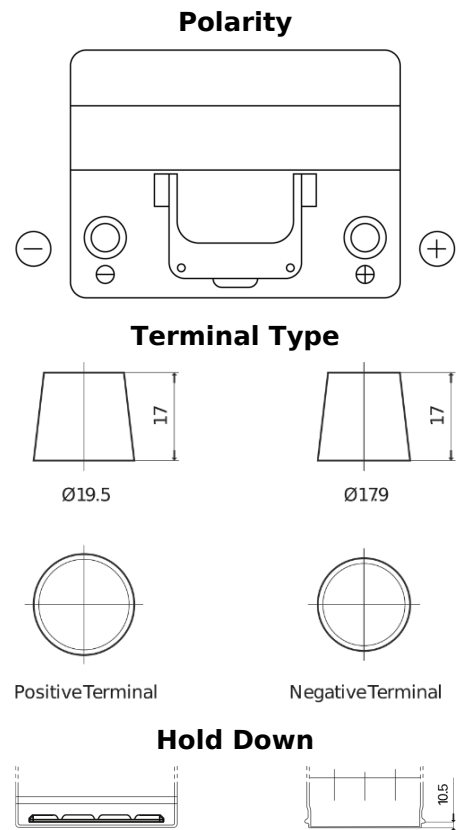

Product overview

Batteries for Cars

Power DB604

Part number	DB604
Technology	Flooded
EAN/GTIN	3661024024419
Voltage	12 V
Capacity	60.0 Ah
CCA	480 A
Length	230 mm
Width	173 mm
Height	222 mm
Box size	D23
Polarity	ETN 0
Terminal Type	EN taper post
Hold Down	Korean B1
Weights (subject of variation)	14.60 kg