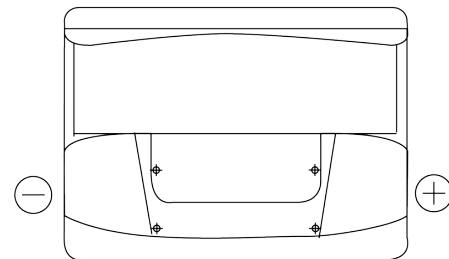

**Product overview**

Batteries for Cars

**Power DB602**

Part number	DB602
Technology	Flooded
EAN/GTIN	3661024024631
Voltage	12 V
Capacity	60.0 Ah
CCA	540 A
Length	242 mm
Width	175 mm
Height	175 mm
Box size	LB2
Polarity	ETN 0
Terminal Type	EN taper post
Hold Down	B13
Weights (subject of variation)	12.90 kg

**Polarity**

**Terminal Type**

Positive Terminal

Negative Terminal

**Hold Down**

Design, features and specifications are subject to change without notice. We disclaim any representation or warranty, express or implied, concerning the data or recommendations, and in no event shall be liable for any loss or damage claimed to have arisen as a result. Some products may not be available in your local market.