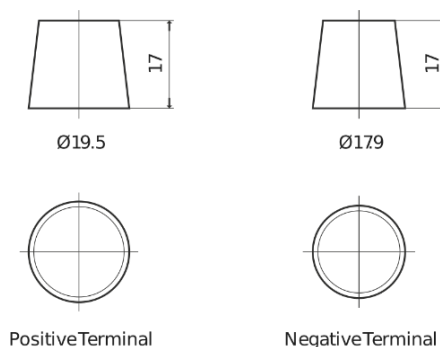

Terminal Type

Hold Down

Design, features and specifications are subject to change without notice. We disclaim any representation or warranty, express or implied, concerning the data or recommendations, and in no event shall be liable for any loss or damage claimed to have arisen as a result. Some products may not be available in your local market.