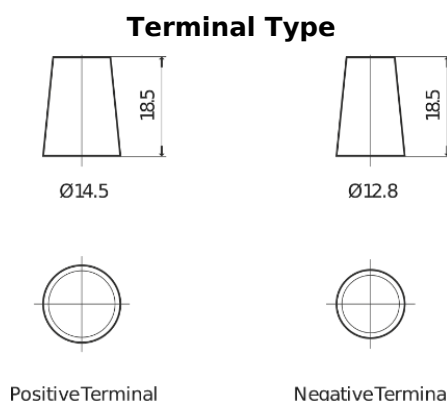

Product overview

Batteries for Cars

Power DB457

Part number	DB457
Technology	Flooded
EAN/GTIN	3661024024365
Voltage	12 V
Capacity	45.0 Ah
CCA	330 A
Length	237 mm
Width	127 mm
Height	227 mm
Box size	B24
Polarity	ETN 1
Terminal Type	JIS taper post
Hold Down	B0
Weights (subject of variation)	11.40 kg