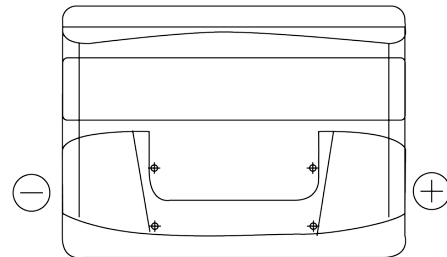

Product overview

Batteries for Cars

Power DB442

Part number	DB442
Technology	Flooded
EAN/GTIN	3661024024600
Voltage	12 V
Capacity	44.0 Ah
CCA	420 A
Length	207 mm
Width	175 mm
Height	175 mm
Box size	LB1
Polarity	ETN 0
Terminal Type	EN taper post
Hold Down	B13
Weights (subject of variation)	10.60 kg

Polarity

Terminal Type

Positive Terminal

Negative Terminal

Hold Down

Design, features and specifications are subject to change without notice. We disclaim any representation or warranty, express or implied, concerning the data or recommendations, and in no event shall be liable for any loss or damage claimed to have arisen as a result. Some products may not be available in your local market.