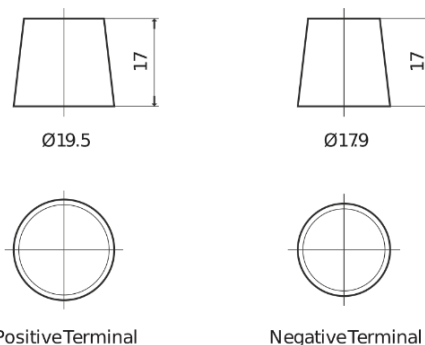

Terminal Type

Hold Down

Design, features and specifications are subject to change without notice. We disclaim any representation or warranty, express or implied, concerning the data or recommendations, and in no event shall be liable for any loss or damage claimed to have arisen as a result. Some products may not be available in your local market.