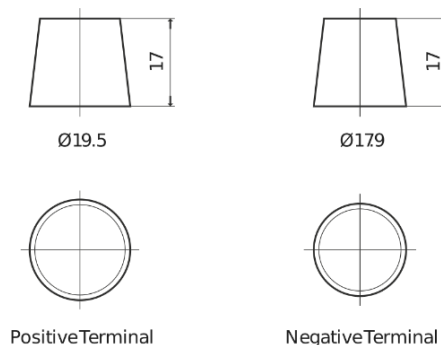

Terminal Type

Hold Down

Design, features and specifications are subject to change without notice. We disclaim any representation or warranty, express or implied, concerning the data or recommendations, and in no event shall be liable for any loss or damage claimed to have arisen as a result. Some products may not be available in your local market.