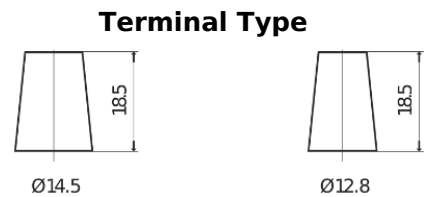

Product overview

Batteries for Cars

Power DB356

Part number	DB356
Technology	Flooded
EAN/GTIN	3661024024334
Voltage	12 V
Capacity	35.0 Ah
CCA	240 A
Length	187 mm
Width	127 mm
Height	220 mm
Box size	B19
Polarity	ETN 0
Terminal Type	JIS taper post
Hold Down	B0
Weights (subject of variation)	8.90 kg