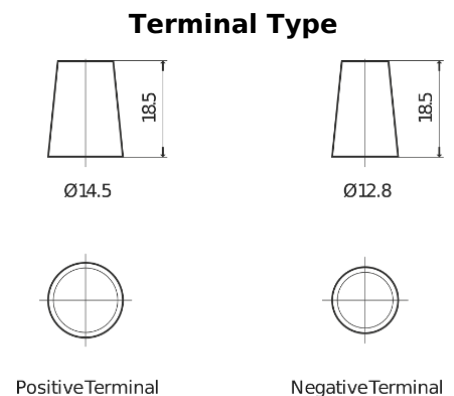

Product overview

Batteries for Cars

Power DB356

Part number	DB356
Technology	Flooded
EAN/GTIN	3661024024334
Voltage	12 V
Capacity	35.0 Ah
CCA	240 A
Length	187 mm
Width	127 mm
Height	220 mm
Box size	B19
Polarity	ETN 0
Terminal Type	JIS taper post
Hold Down	B0
Weights (subject of variation)	8.90 kg