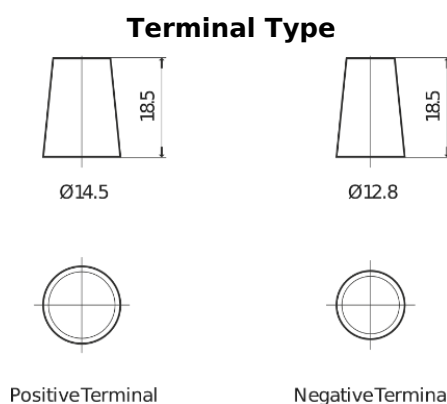

**Product overview**

Batteries for Cars

**Power DB356**

Part number	DB356
Technology	Flooded
EAN/GTIN	3661024024334
Voltage	12 V
Capacity	35.0 Ah
CCA	240 A
Length	187 mm
Width	127 mm
Height	220 mm
Box size	B19
Polarity	ETN 0
Terminal Type	JIS taper post
Hold Down	B0
Weights (subject of variation)	8.90 kg