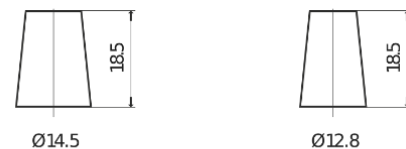

**Product overview**

Batteries for Cars

**Technica TB357**

Part number	TB357
Technology	Flooded
EAN/GTIN	3661024054348
Voltage	12 V
Capacity	35 Ah
CCA	240 A
Length	187 mm
Width	127 mm
Height	220 mm
Box size	B19
Polarity	ETN 1
Terminal Type	JIS taper post
Hold Down	B0
Weights (subject of variation)	8.90 kg

**Polarity**

**Terminal Type**

Positive Terminal

Negative Terminal

**Hold Down**

Design, features and specifications are subject to change without notice. We disclaim any representation or warranty, express or implied, concerning the data or recommendations, and in no event shall be liable for any loss or damage claimed to have arisen as a result. Some products may not be available in your local market.