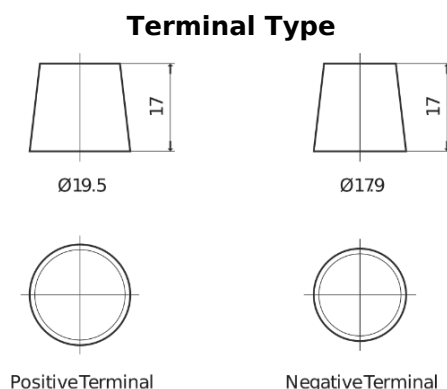

Product overview

Batteries for Cars

Power DB1100

Part number	DB1100
Technology	Flooded
EAN/GTIN	3661024026239
Voltage	12 V
Capacity	110.0 Ah
CCA	850 A
Length	392 mm
Width	175 mm
Height	190 mm
Box size	L06
Polarity	ETN 0
Terminal Type	EN taper post
Hold Down	B13
Weights (subject of variation)	26.30 kg