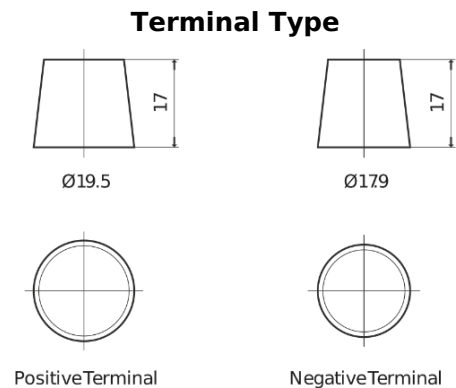

Product overview

Batteries for Cars

Power DB1100

Part number	DB1100
Technology	Flooded
EAN/GTIN	3661024026239
Voltage	12 V
Capacity	110.0 Ah
CCA	850 A
Length	392 mm
Width	175 mm
Height	190 mm
Box size	L06
Polarity	ETN 0
Terminal Type	EN taper post
Hold Down	B13
Weights (subject of variation)	26.30 kg