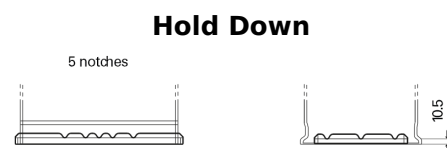

Product overview

Batteries for Cars

Power DB1100

Part number	DB1100
Technology	Flooded
EAN/GTIN	3661024026239
Voltage	12 V
Capacity	110.0 Ah
CCA	850 A
Length	392 mm
Width	175 mm
Height	190 mm
Box size	L06
Polarity	ETN 0
Terminal Type	EN taper post
Hold Down	B13
Weights (subject of variation)	26.30 kg