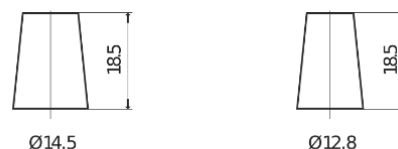

**Product overview**

Batteries for Cars

**Formula FB357**

Part number	FB357
Technology	Flooded
EAN/GTIN	3661024044349
Voltage	12 V
Capacity	35 Ah
CCA	240 A
Length	187 mm
Width	127 mm
Height	220 mm
Box size	B19
Polarity	ETN 1
Terminal Type	JIS taper post
Hold Down	B0
Weights (subject of variation)	8.90 kg

**Polarity**

**Terminal Type**

Positive Terminal

Negative Terminal

**Hold Down**

Design, features and specifications are subject to change without notice. We disclaim any representation or warranty, express or implied, concerning the data or recommendations, and in no event shall be liable for any loss or damage claimed to have arisen as a result. Some products may not be available in your local market.