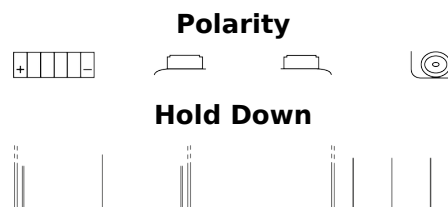

Product overview

Batteries for Motorcycles, ATVs, Snowmobiles, Garden

GEL GEL12-14

Part number	GEL12-14
Technology	GEL
EAN/GTIN	3661024035200
Voltage	12 V
Capacity	14 Ah
CCA	150 A
Length	150 mm
Width	90 mm
Height	145 mm
Box size	C56
Polarity	ETN 1
Terminal Type	Female M6
Hold Down	B0
Weights (subject of variation)	5.10 kg