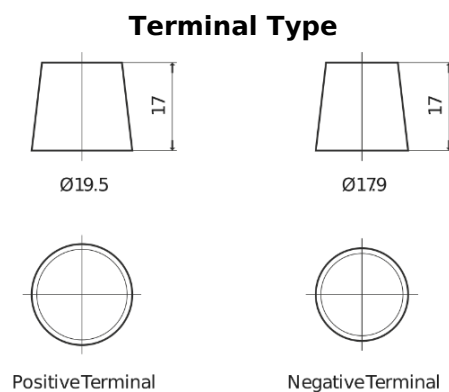

**Product overview**

Batteries for Trucks, Buses, Construction, Agriculture

**PowerPRO Agri&Construction CJ1723**

Part number	CJ1723
Technology	Flooded
EAN/GTIN	3661024016759
Voltage	12 V
Capacity	172.0 Ah
CCA	1390 A
Length	513 mm
Width	223 mm
Height	223 mm
Box size	D05
Polarity	ETN 3
Terminal Type	EN taper post
Hold Down	B0
Weights (subject of variation)	48.80 kg