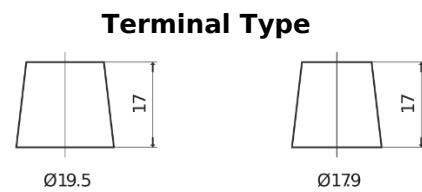

Product overview

Batteries for Trucks, Buses, Construction, Agriculture

StartPRO CG2253

Part number	CG2253
Technology	Flooded
EAN/GTIN	3661024016964
Voltage	12 V
Capacity	225.0 Ah
CCA	1200 A
Length	518 mm
Width	274 mm
Height	240 mm
Box size	D06
Polarity	ETN 3
Terminal Type	EN taper post
Hold Down	B0
Weights (subject of variation)	54.90 kg