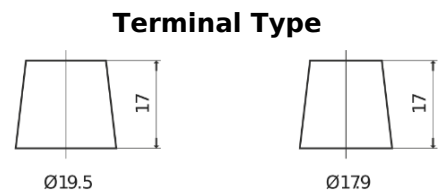

Product overview

Batteries for Trucks, Buses, Construction, Agriculture

StartPRO CG2253

Part number	CG2253
Technology	Flooded
EAN/GTIN	3661024016964
Voltage	12 V
Capacity	225.0 Ah
CCA	1200 A
Length	518 mm
Width	274 mm
Height	240 mm
Box size	D06
Polarity	ETN 3
Terminal Type	EN taper post
Hold Down	B0
Weights (subject of variation)	54.90 kg