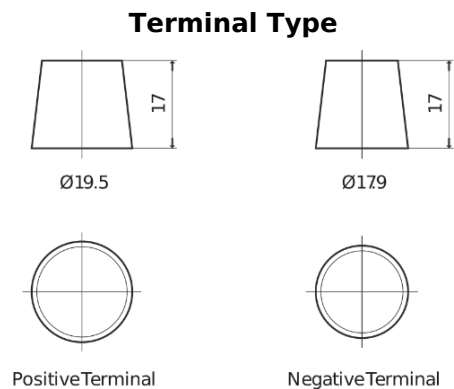

**Product overview**

Batteries for Trucks, Buses, Construction, Agriculture

**StartPRO CG2253**

|                                |               |
|--------------------------------|---------------|
| Part number                    | CG2253        |
| Technology                     | Flooded       |
| EAN/GTIN                       | 3661024016964 |
| Voltage                        | 12 V          |
| Capacity                       | 225.0 Ah      |
| CCA                            | 1200 A        |
| Length                         | 518 mm        |
| Width                          | 274 mm        |
| Height                         | 240 mm        |
| Box size                       | D06           |
| Polarity                       | ETN 3         |
| Terminal Type                  | EN taper post |
| Hold Down                      | B0            |
| Weights (subject of variation) | 54.90 kg      |