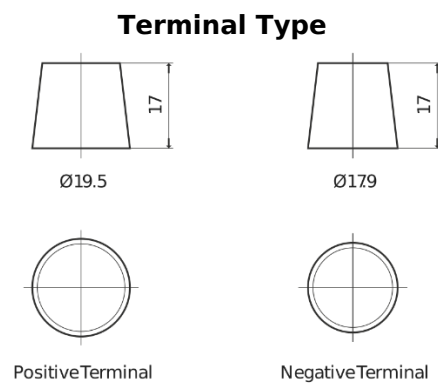

Product overview

Batteries for Trucks, Buses, Construction, Agriculture

StartPRO CG1403

Part number	CG1403
Technology	Flooded
EAN/GTIN	3661024015424
Voltage	12 V
Capacity	140.0 Ah
CCA	800 A
Length	513 mm
Width	189 mm
Height	223 mm
Box size	D04
Polarity	ETN 3
Terminal Type	EN taper post
Hold Down	B0
Weights (subject of variation)	34.10 kg