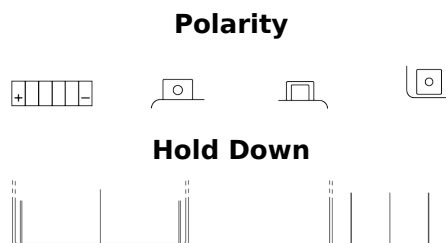

### Li-Ion ELTX14H

Part number	ELTX14H
Technology	Li-Ion
EAN/GTIN	3661024036801
Voltage	12 V
Capacity	4 Ah
CCA	240 A
Watt hour	48 Wh
Length	150 mm
Width	90 mm
Height	95 mm
Box size	C53
Polarity	ETN 1
Terminal Type	M12
Hold Down	B0
Weights (subject of variation)	0.90 kg