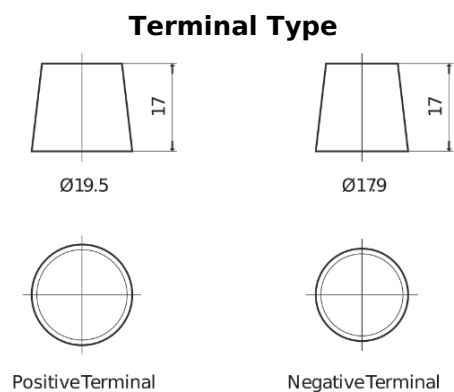

**Product overview**

Batteries for Trucks, Buses, Construction, Agriculture

**PowerPRO CF2353**

Part number	CF2353
Technology	Flooded
EAN/GTIN	3661024015325
Voltage	12 V
Capacity	235.0 Ah
CCA	1300 A
Length	518 mm
Width	274 mm
Height	240 mm
Box size	D06
Polarity	ETN 3
Terminal Type	EN taper post
Hold Down	B0
Weights (subject of variation)	56.30 kg