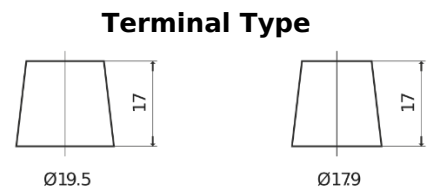

Product overview

Batteries for Trucks, Buses, Construction, Agriculture

PowerPRO CF2353

Part number	CF2353
Technology	Flooded
EAN/GTIN	3661024015325
Voltage	12 V
Capacity	235.0 Ah
CCA	1300 A
Length	518 mm
Width	274 mm
Height	240 mm
Box size	D06
Polarity	ETN 3
Terminal Type	EN taper post
Hold Down	B0
Weights (subject of variation)	56.30 kg