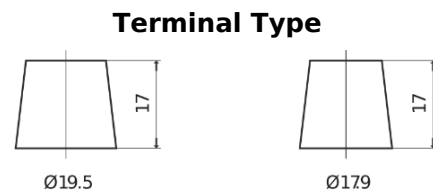

Product overview

Batteries for Trucks, Buses, Construction, Agriculture

PowerPRO CF2353

| | |
|--------------------------------|---------------|
| Part number | CF2353 |
| Technology | Flooded |
| EAN/GTIN | 3661024015325 |
| Voltage | 12 V |
| Capacity | 235.0 Ah |
| CCA | 1300 A |
| Length | 518 mm |
| Width | 274 mm |
| Height | 240 mm |
| Box size | D06 |
| Polarity | ETN 3 |
| Terminal Type | EN taper post |
| Hold Down | B0 |
| Weights (subject of variation) | 56.30 kg |