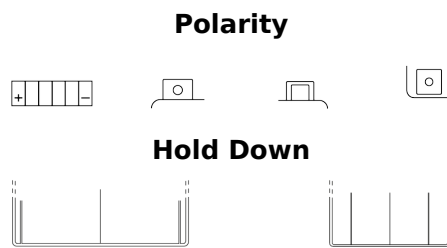

**Product overview**

Batteries for Motorcycles, ATVs, Snowmobiles, Garden

**Li-Ion ELTX12**

Part number	ELTX12
Technology	Li-Ion
EAN/GTIN	3661024036832
Voltage	12 V
Capacity	4 Ah
CCA	210 A
Watt hour	42 Wh
Length	150 mm
Width	90 mm
Height	95 mm
Box size	C53
Polarity	ETN 1
Terminal Type	M12
Hold Down	B0
Weights (subject of variation)	0.80 kg