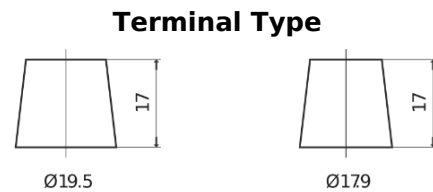

Product overview

Batteries for Trucks, Buses, Construction, Agriculture

PowerPRO CF1453

Part number	CF1453
Technology	Flooded
EAN/GTIN	3661024015301
Voltage	12 V
Capacity	145.0 Ah
CCA	900 A
Length	513 mm
Width	189 mm
Height	223 mm
Box size	D04
Polarity	ETN 3
Terminal Type	EN taper post
Hold Down	B0
Weights (subject of variation)	35.90 kg