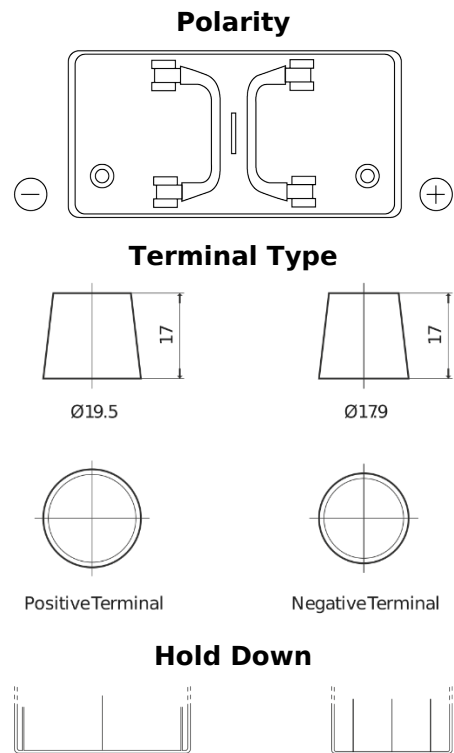

Product overview

Batteries for Trucks, Buses, Construction, Agriculture

PowerPRO CF1250

Part number	CF1250
Technology	Flooded
EAN/GTIN	3661024017060
Voltage	12 V
Capacity	125.0 Ah
CCA	850 A
Length	349 mm
Width	175 mm
Height	285 mm
Box size	D03
Polarity	ETN 0
Terminal Type	EN taper post
Hold Down	B0
Weights (subject of variation)	31.00 kg