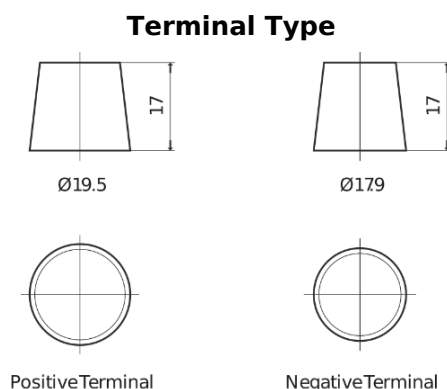

Product overview

Batteries for Trucks, Buses, Construction, Agriculture

PowerPRO CF1250

Part number	CF1250
Technology	Flooded
EAN/GTIN	3661024017060
Voltage	12 V
Capacity	125.0 Ah
CCA	850 A
Length	349 mm
Width	175 mm
Height	285 mm
Box size	D03
Polarity	ETN 0
Terminal Type	EN taper post
Hold Down	B0
Weights (subject of variation)	31.00 kg