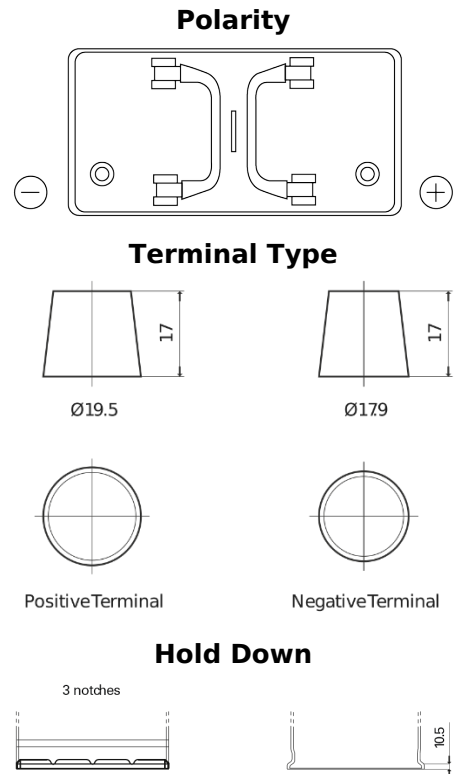

Product overview

Batteries for Trucks, Buses, Construction, Agriculture

PowerPRO CF1202

Part number	CF1202
Technology	Flooded
EAN/GTIN	3661024015271
Voltage	12 V
Capacity	120.0 Ah
CCA	870 A
Length	349 mm
Width	175 mm
Height	235 mm
Box size	D02
Polarity	ETN 0
Terminal Type	EN taper post
Hold Down	B1
Weights (subject of variation)	27.50 kg