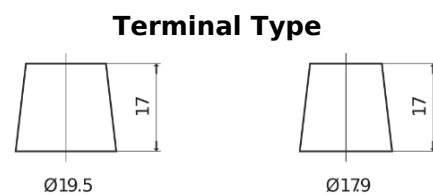

Product overview

Batteries for Trucks, Buses, Construction, Agriculture

StrongPRO EFB+ CE2353

Part number	CE2353
Technology	EFB
EAN/GTIN	3661024016711
Voltage	12 V
Capacity	235.0 Ah
CCA	1200 A
Length	518 mm
Width	274 mm
Height	240 mm
Box size	D06
Polarity	ETN 3
Terminal Type	EN taper post
Hold Down	B0
Weights (subject of variation)	58.20 kg